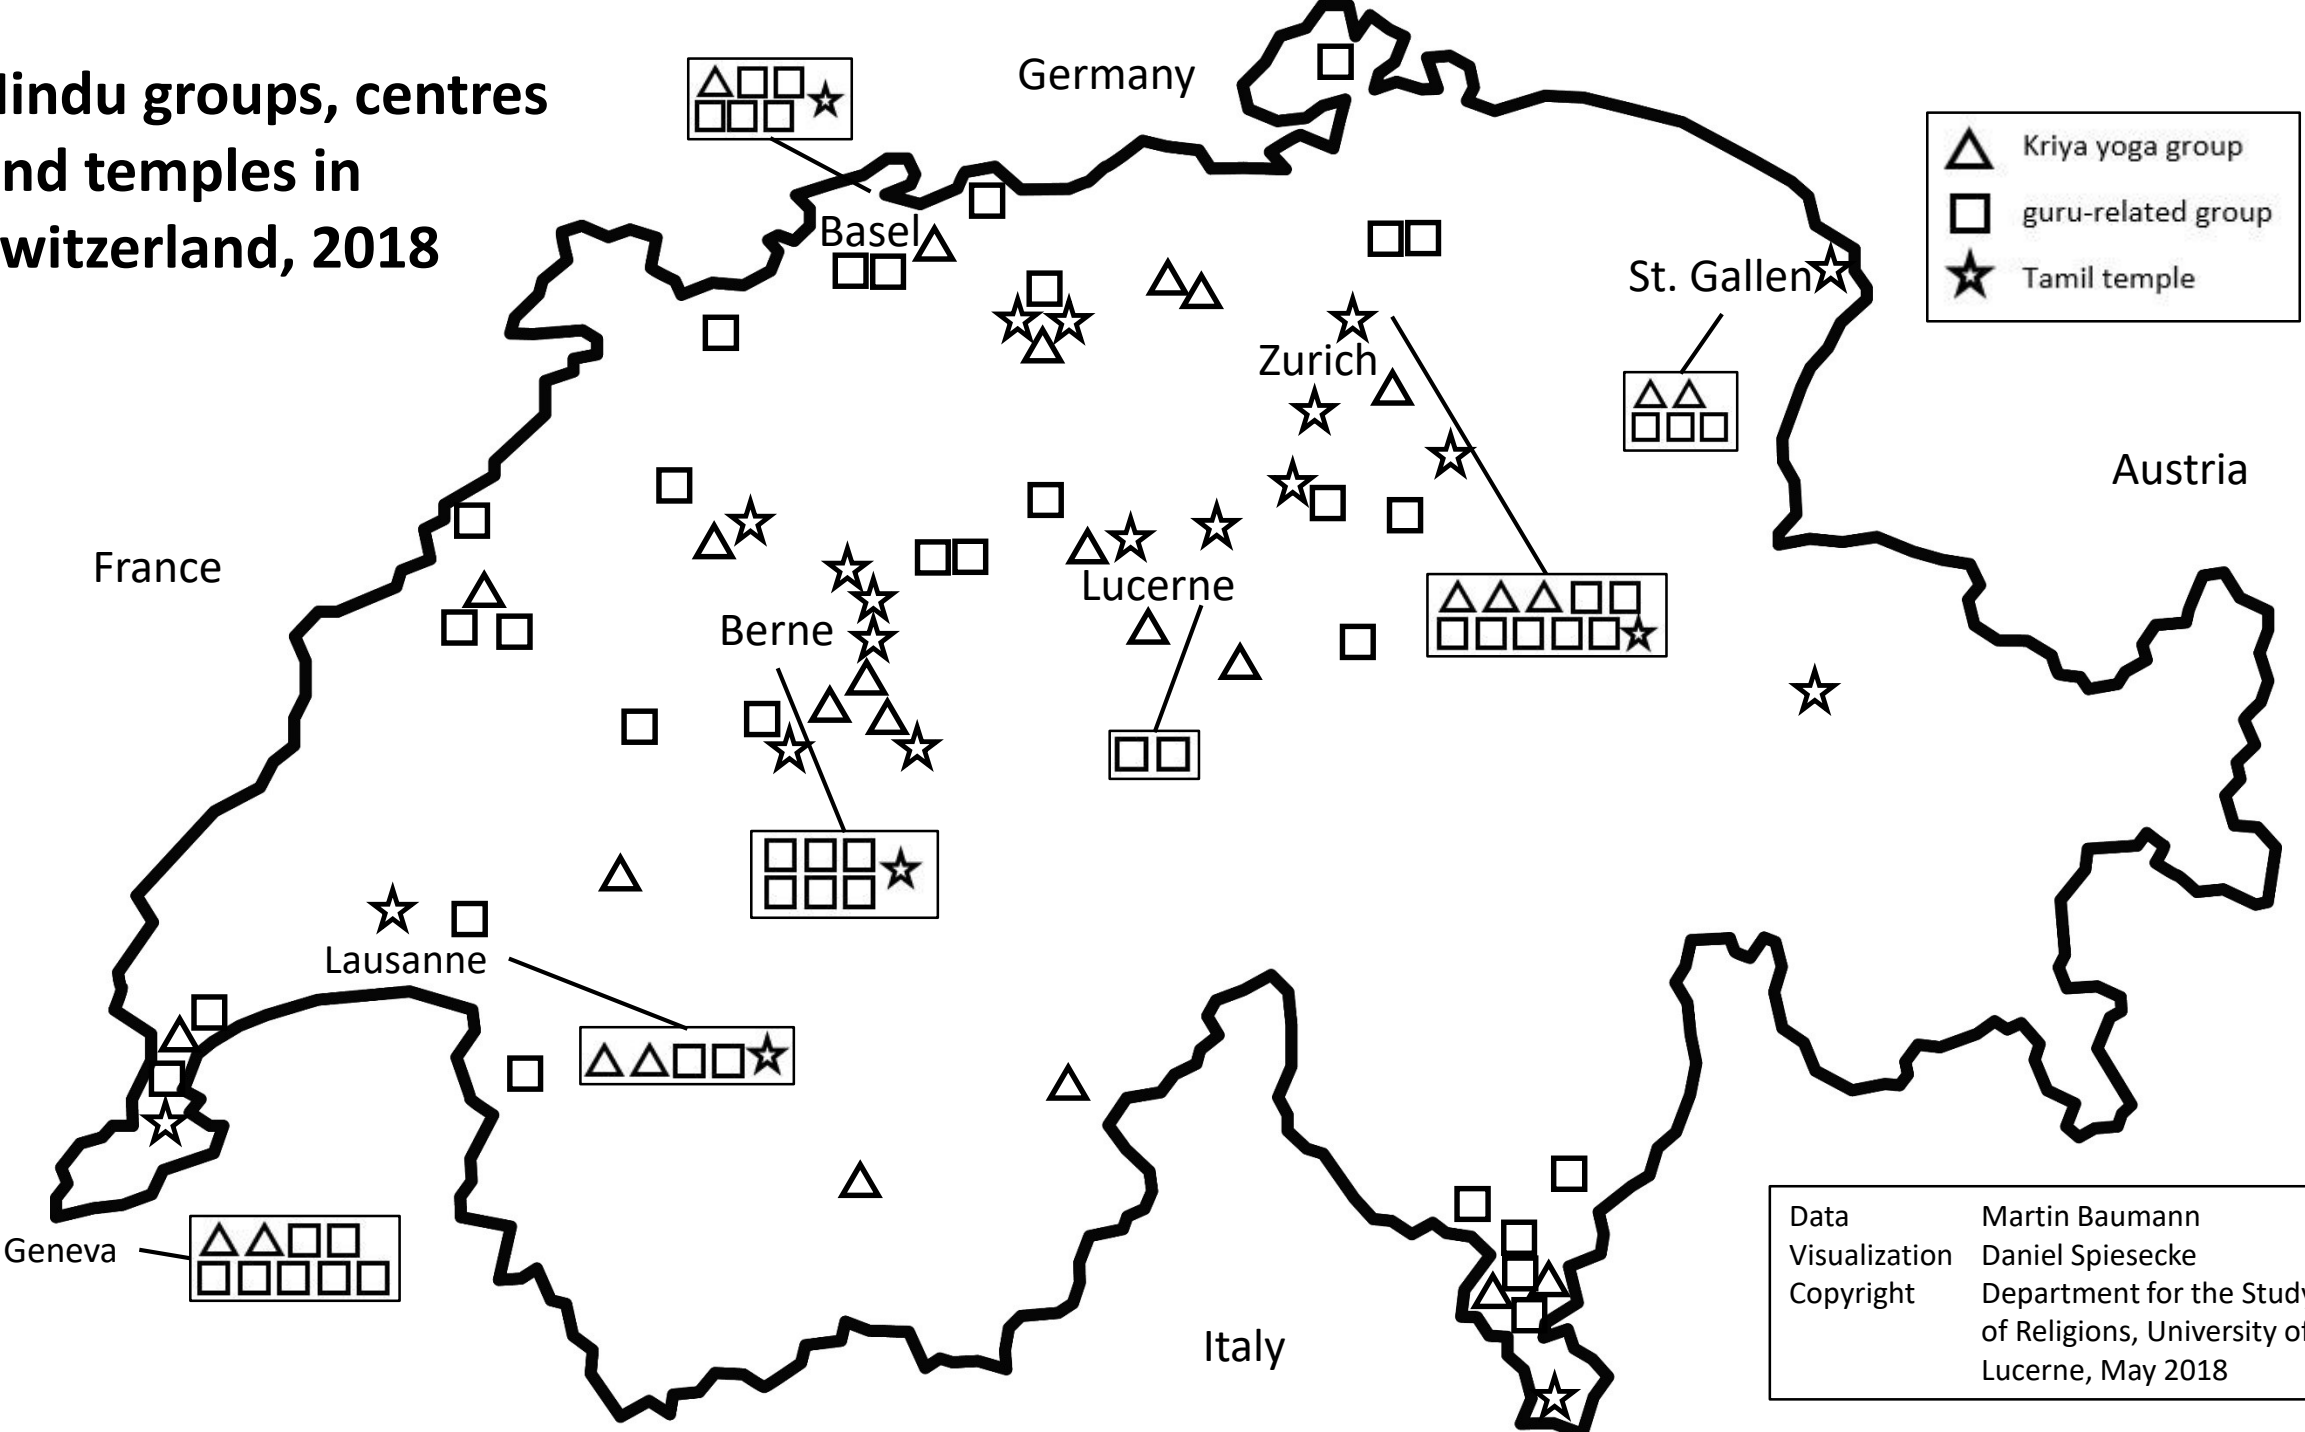

Hindu groups, centres and temples in Switzerland, 2018

- △ Kriya yoga group
- guru-related group
- ★ Tamil temple

Data	Martin Baumann
Visualization	Daniel Spiesecke
Copyright	Department for the Study of Religions, University of Lucerne, May 2018